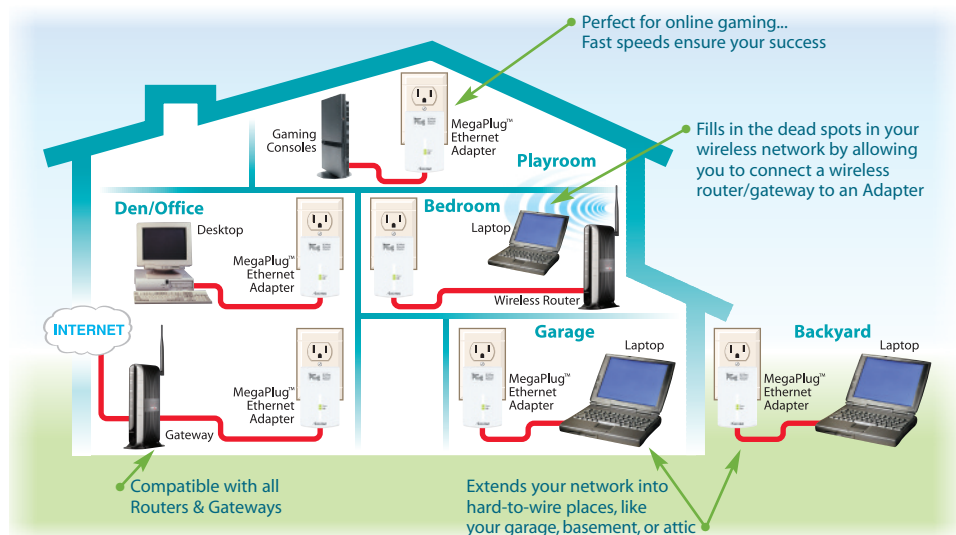

MegaPlug™ 85 Mbps Ethernet Adapter

Actiontec's new MegaPlug™ 85 Mbps Ethernet Adapter ups the ante for ease of use and network expandability. Just plug a MegaPlug Ethernet Adapter in any 2- or 3-prong electrical outlet in one room of your house, and another MegaPlug Adapter in any power outlet, and you've got instant network access across your power lines. What could be easier? If you need a simple way to extend your home network, the MegaPlug 85 Mbps Ethernet Adapter is the quickest and most economical way to do it.

Networking Made Easy

Nothing could be easier than creating a network connection with a pair of MegaPlug Ethernet Adapters. Instead of stringing unsightly Ethernet cables all over your house, the Adapters use your home's already installed and hidden power lines to transfer data at up to 85 Mbps, making every available electrical outlet a potential network connection. Your networking possibilities are suddenly endless!

Model# HPE100T

Broad Compatibility and More

Use the MegaPlug 85 Mbps Ethernet Adapter to link your computers together, install a networked printer, or connect another device (scanner, networkable hard drive, etc.) to your network. The Ethernet Adapter even works with all popular gaming consoles, so playing networked games is a breeze. Integrated QoS (Quality of Service) is also included, ensuring smooth data transfers.

Features

- No new cables required. Uses your existing power lines.
- Very Easy to Use...Simply plug in
- Compatible with any Router or Gateway
- Supports HomePlug speeds up to 85 Mbps
- Integrated QoS
- Perfect for gaming! Use with any Gaming Console.
- Secure data encryption