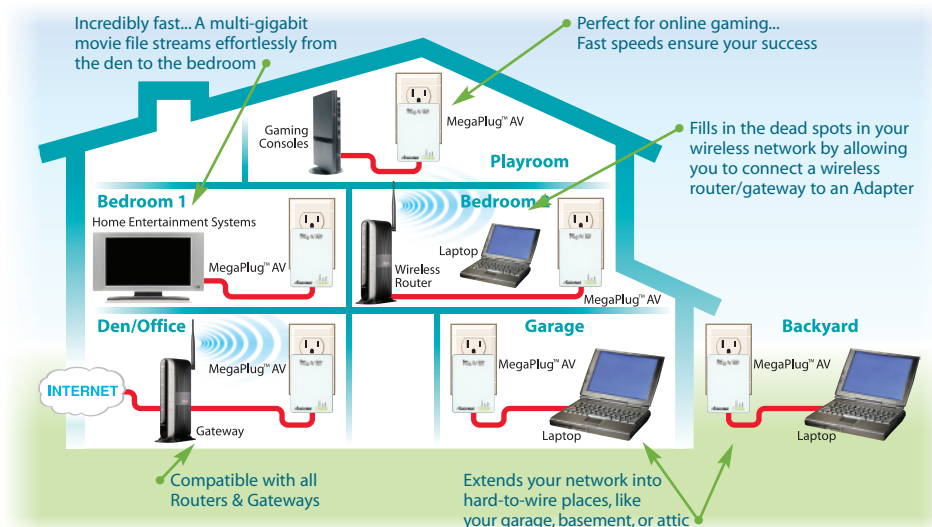

Features

- No new cables required. Uses the existing power lines in your home
- Very Easy to Use...Simply plug in
- Compatible with any Router or Gateway
- Supports HomePlug speeds up to 200 Mbps*
- Integrated QoS
- Secure data encryption