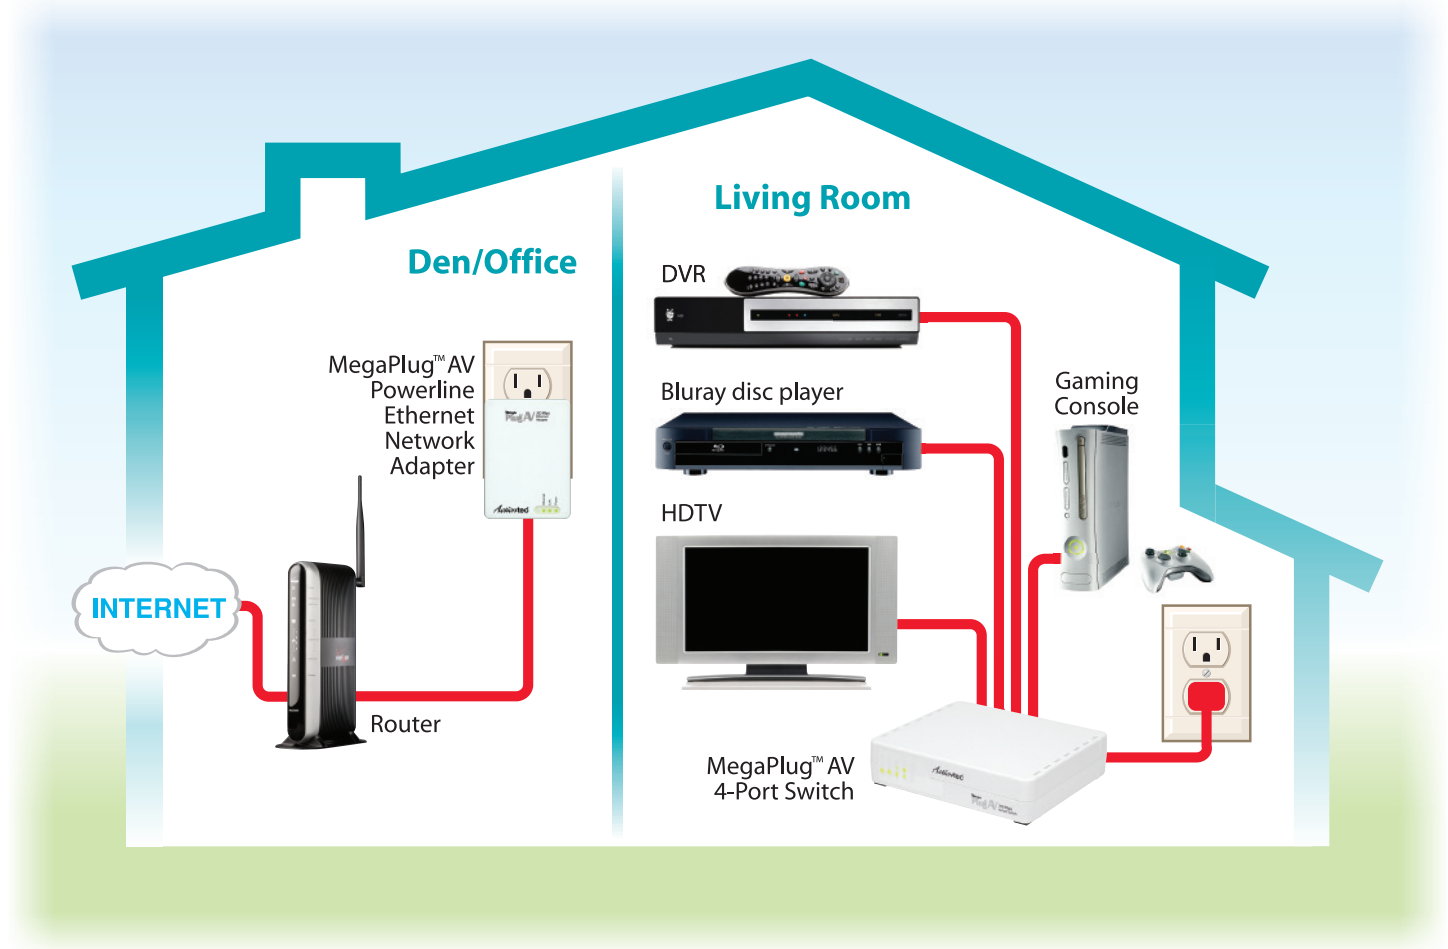

MegaPlugAV 200 Mbps 4-Port Switch

Typical Usage

Corporate Office

760 N. Mary Avenue, Sunnyvale, CA 94085

Main: (408) 752-7700

Tech Support: (888) 436-0657

Sales Info: (800) 797-7001

Tech Support Fax: (719) 522-9421

Fax: (408) 541-9003

Internet: www.actiontec.com

© 2009 Actiontec Electronics, Inc.
Actiontec, Actiontec Installation Buddy, Creative Solutions for the Digital Life, and the Actiontec logo are registered trademarks or trademarks of Actiontec Electronics, Inc. Incorporated in the U.S. or other countries. All other names are properties of their respective owners.
Product photo may differ from actual product, however functionality remains as stated above.
Specifications are subject to change without notice.